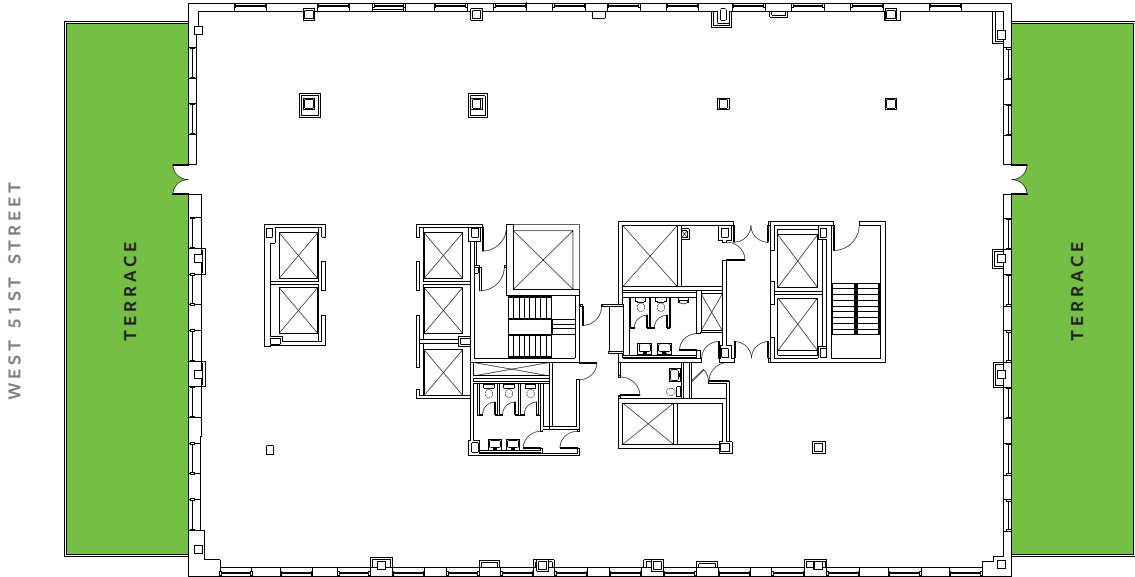

15TH FLOOR

FLOOR PLAN AND CAPACITY

CAPACITY: 280 STANDING, 120 SEATED | 13,823 SQ FT.

PREFERRED VENDORS

CATERING

Abigail Kirsch Catering Relationships
Chris Diviney
646.763.8375
chris.diviney@abigaillirsch.com
www.abigaillirsch.com