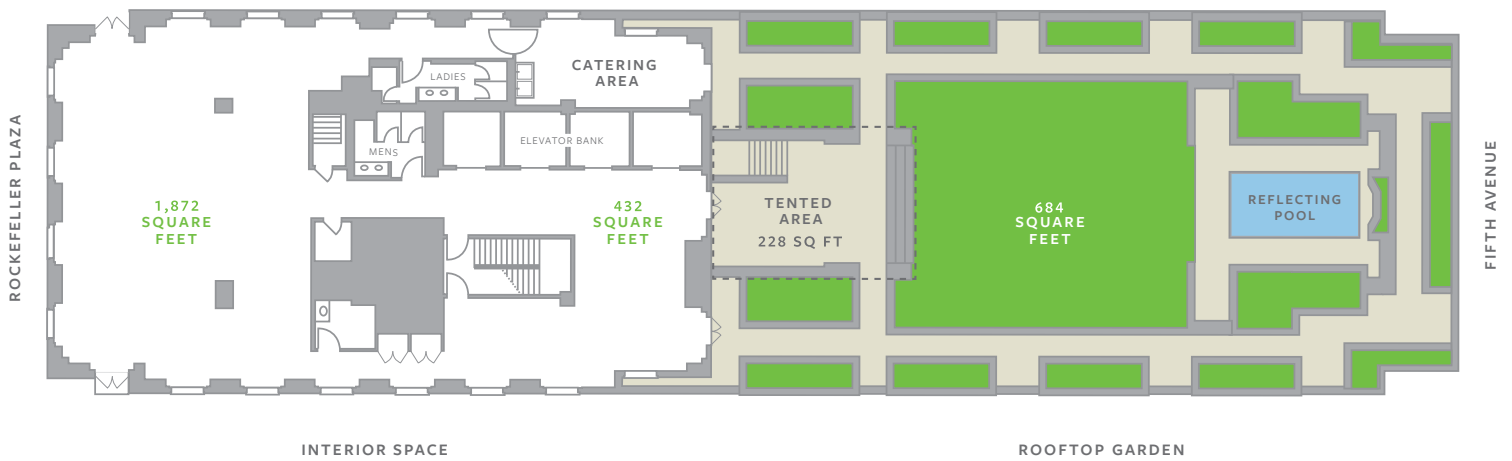

620 LOFT & GARDEN

FLOOR PLAN AND CAPACITY

EVENT	SPACE	SQ FT	CAPACITY
Reception	Full Floor	3,300	165
Seated Dinner	Loft	1,872	120
Seated Dinner	Garden	684	60

620 LOFT & GARDEN

PREFERRED VENDORS

CATERING

Abigail Kirsch Catering Relationships
Will Joseph
646.315.0335
will.joseph@abigailkirsch.com
www.abigailkirsch.com