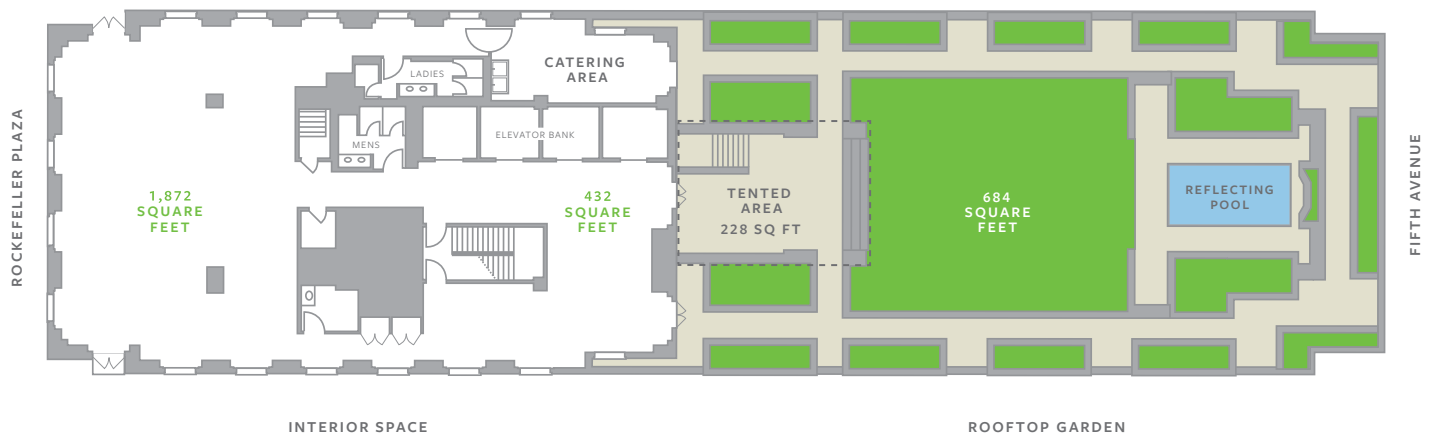

620 LOFT & GARDEN

FLOOR PLAN AND CAPACITY

EVENT	SPACE	SQ FT	CAPACITY
Reception	Full Floor	3,300	165
Seated Dinner	Loft	1,872	120
Seated Dinner	Garden	684	60

620 LOFT & GARDEN

PREFERRED VENDORS

CATERING

Abigail Kirsch Catering Relationships
Chris Diviney
212.696.4076
cdiviney@abigailkirsch.com
www.abigailkirsch.com