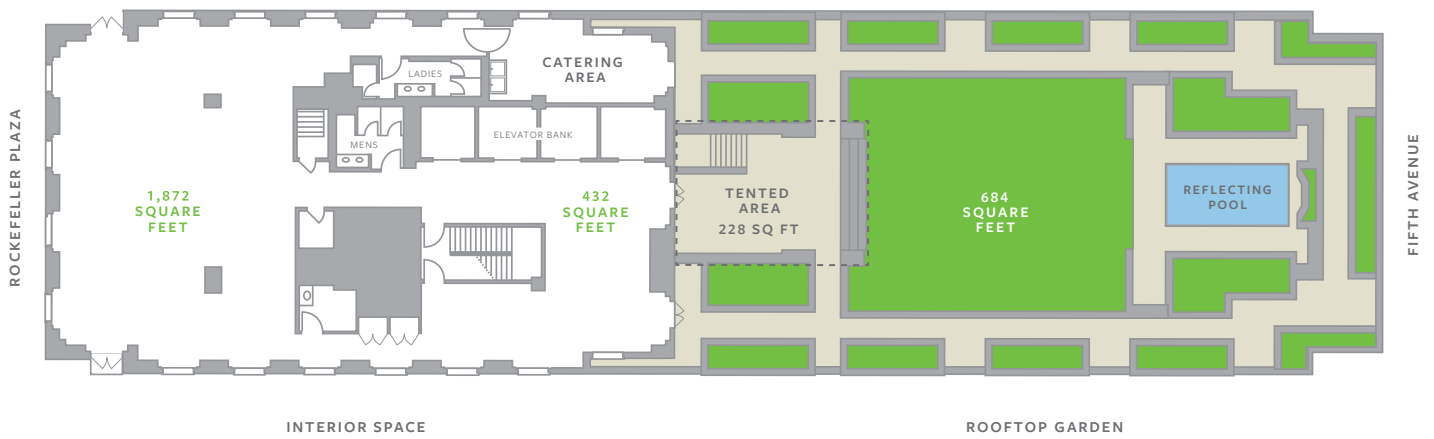

620 LOFT & GARDEN

FLOOR PLAN AND CAPACITY

EVENT	SPACE	SQ FT	CAPACITY
Reception	Full Floor	3,300	165
Seated Dinner	Loft	1,872	120
Seated Dinner	Garden	684	60

620 LOFT & GARDEN

PREFERRED VENDORS

CATERING

Abigail Kirsch Catering Relationships
Chris Diviney
212.696.4076
cdiviney@abigailkirsch.com
www.abigailkirsch.com