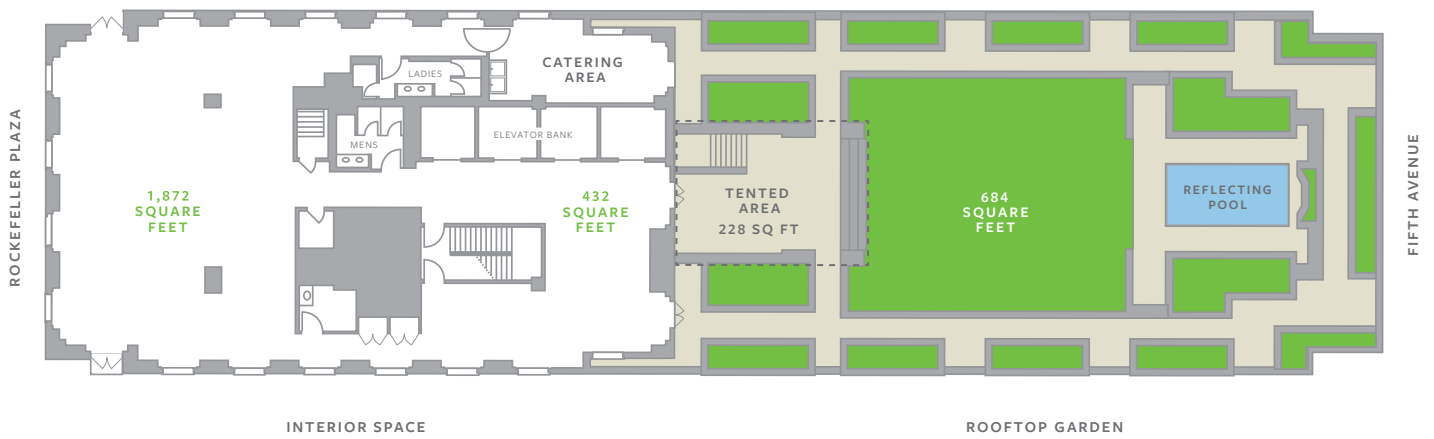

620 LOFT & GARDEN

FLOOR PLAN AND CAPACITY

| EVENT | SPACE | SQ FT | CAPACITY |
|---------------|------------|-------|----------|
| Reception | Full Floor | 3,300 | 165 |
| Seated Dinner | Loft | 1,872 | 120 |
| Seated Dinner | Garden | 684 | 60 |